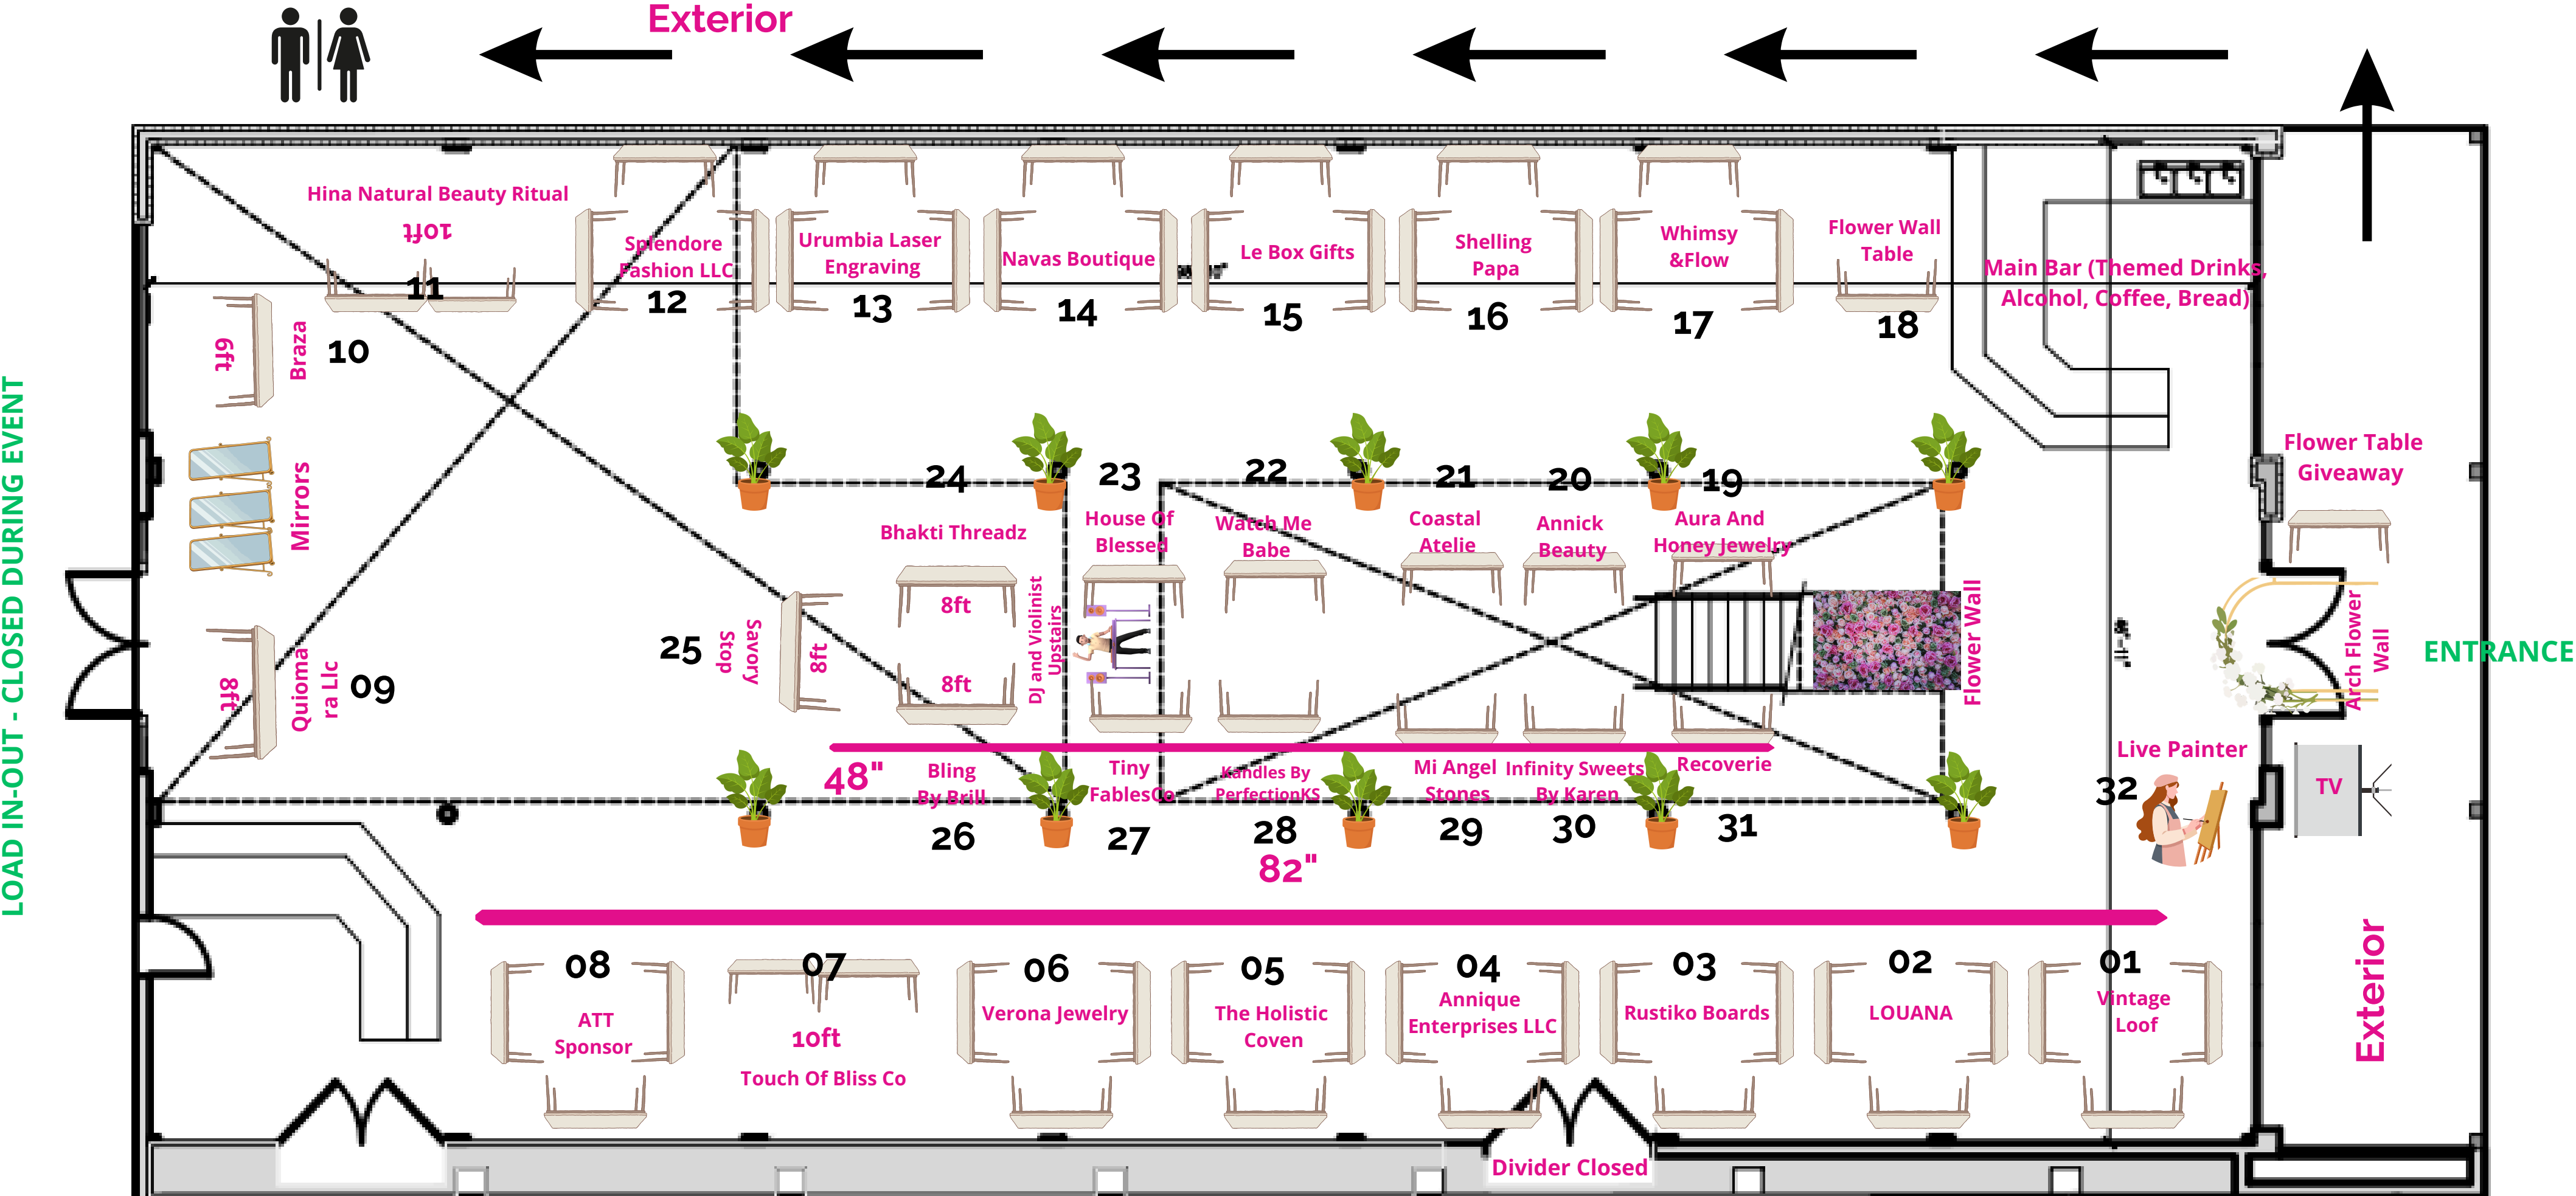

LOAD IN-OUT - CLOSED DURING EVENT

Exterior

Hina Natural Beauty Ritual

11

Splendore Fashion LLC

12

Urumbia Laser Engraving

13

Flower Wall Table

18

Main Bar (Themed Drinks, Alcohol, Coffee, Bread)

6ft

Braza

10

Mirrors

8ft

Flower Wall

25

Savory Stop

8ft

Bhakti Threadz

8ft

DJ and Violinist Upstairs

8ft

30

Recoverie

31

Live Painter

32

TV

ENTRANCE

Exterior