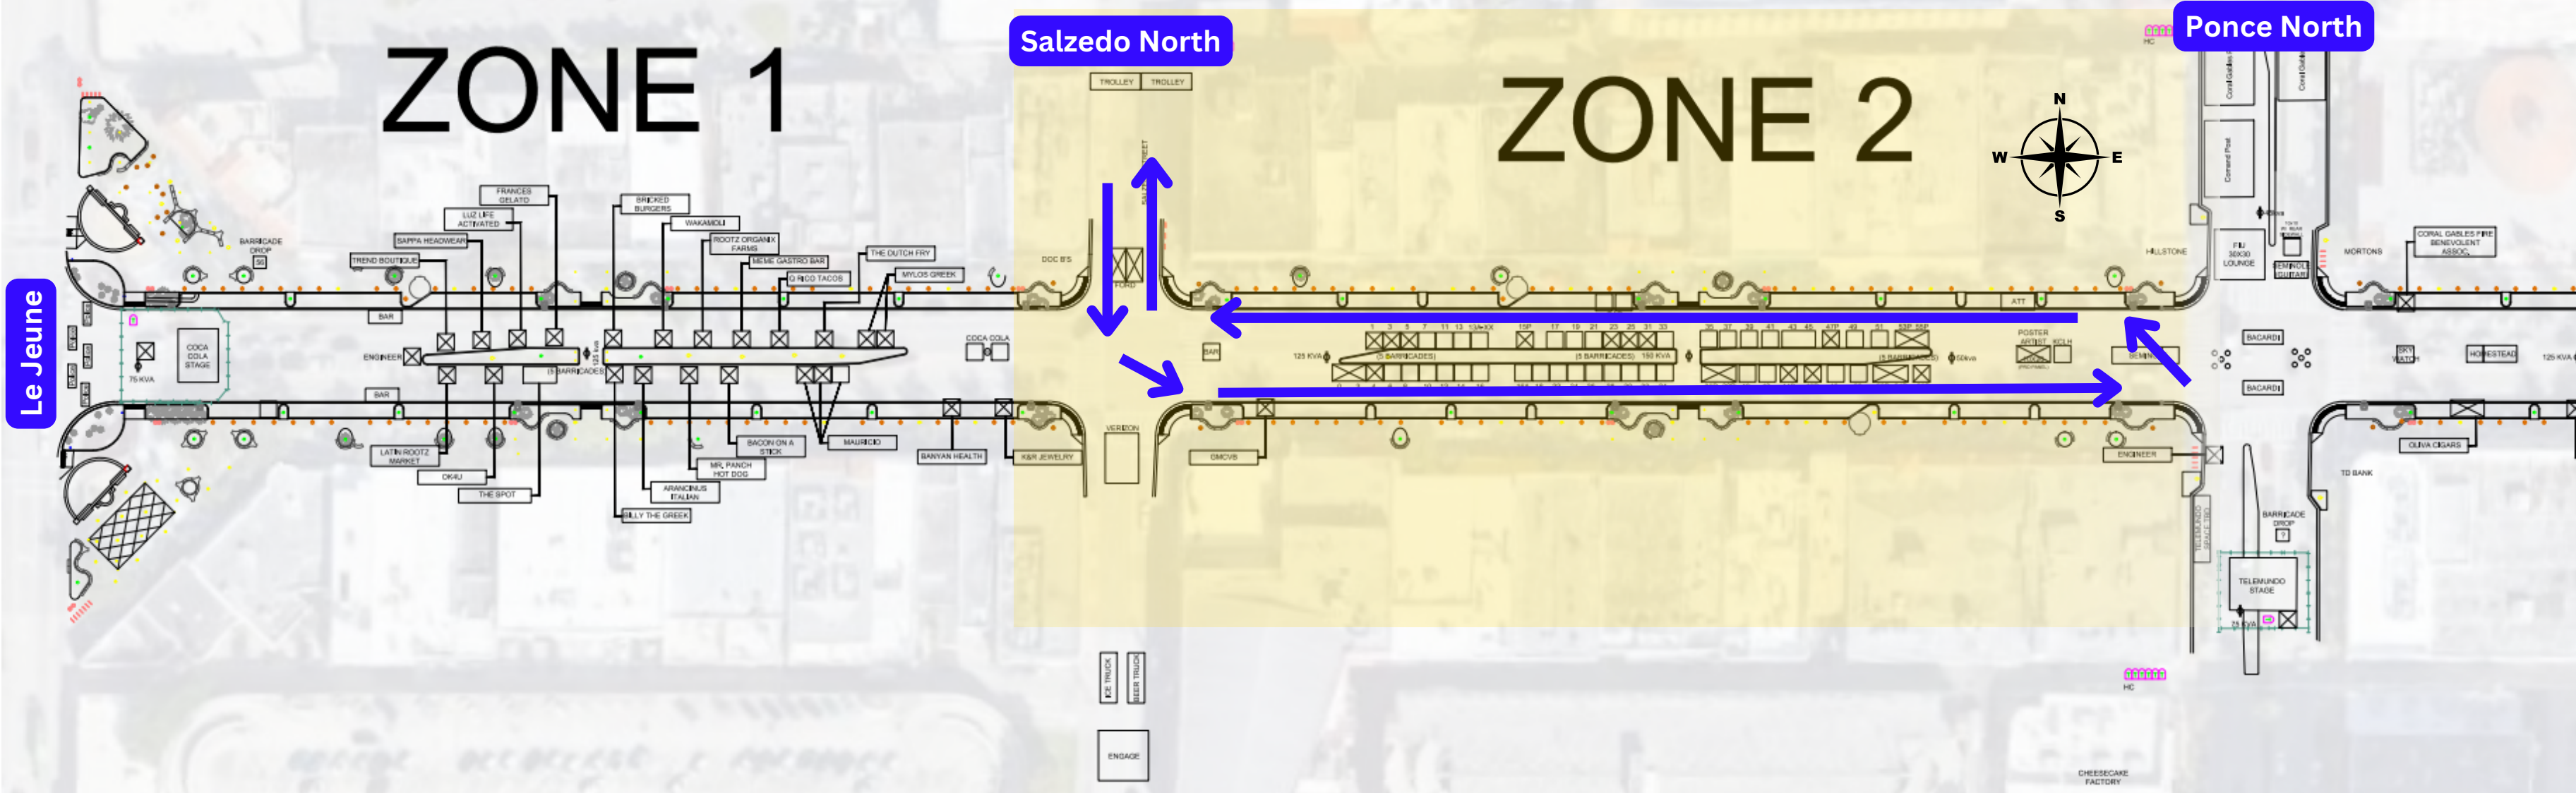

**CARNAVAL ON THE MILE 2024 - TRAFFIC FLOW MAP**  
**POLICE NOTICE: ALL VEHICLES MUST BE OFF THE ROAD BY 8:00AM, NO EXCEMPTIONS**

**CARNAVAL ON THE MILE 2024 - TRAFFIC FLOW MAP**  
**POLICE NOTICE: ALL VEHICLES MUST BE OFF THE ROAD BY 8:00AM, NO EXCEMPTIONS**

**Ponce North**

**Galiano North**

**ZONE 3**

**ZONE 4**

**Douglas Rd**